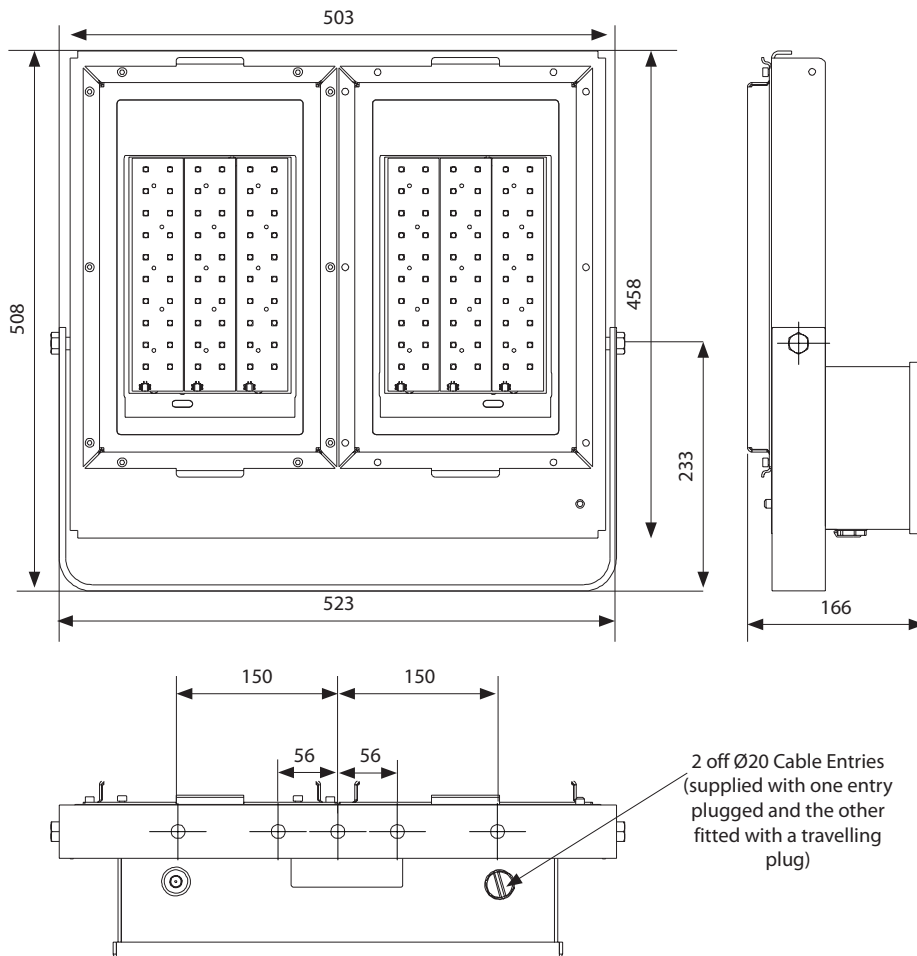

Product design and specifications are subject to change without notice. Please check the Chalmit website for latest specifications.
www.chalmit.com

MADE IN BRITAIN

Std. Cat No.	Delivered Output	Power Consumption	Ambient °C	Weight
ARHI/22L/LE	21620 lm	180W	-50 to +40	14kg
ARHI/31L/LE	30950 lm	260W	-50 to +40	14kg
ARHI/40L/LE	40410 lm	380W	-50 to +40	14kg

Options - Suffix to Catalogue No.			
/25	25mm cable entries	/SRG	Surge Protection (20kA and 10kV)
/HT	High Temperature to +55°C (Output reduces at high ambient to prolong LED and Driver life)		

Accessories Accessories should be ordered separately

	Order Code
Wire Guard (2 required per floodlight)	SARR1-0001
Anti Glare Shield	Contact Chalmit Sales
Pole Mounting Bracket Assembly	S2400-0002

LED SOLUTIONS
For Harsh & Hazardous Locations

Harsh & Hazardous