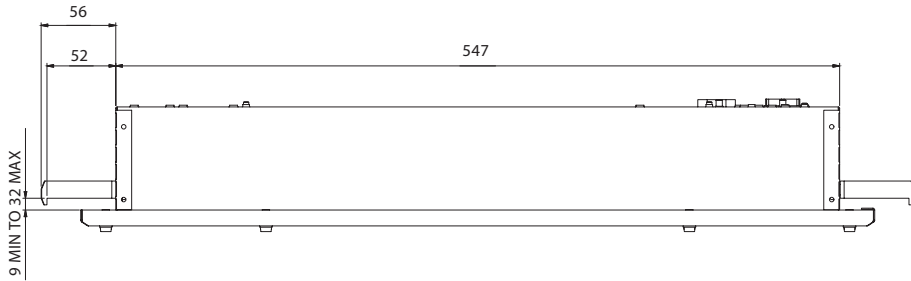

CURI/0*L/LE