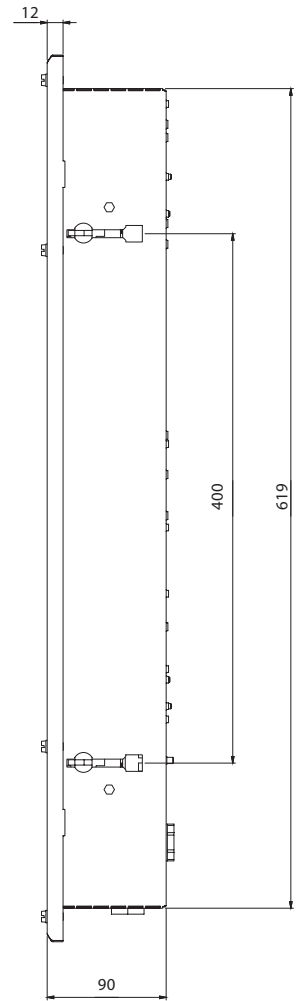

CURI/0*L/LE